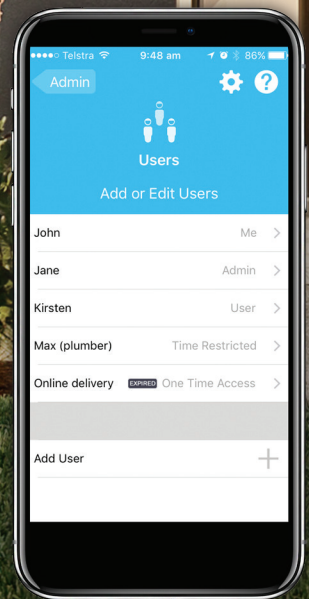

Controll-A-Door® Smart comes standard with Safe Lock anti-tamper system that will lock your garage door if an intruder tries to lift it.

TOTAL CONTROL

Open or close your garage door, anytime, anywhere.

CUSTOMISATION