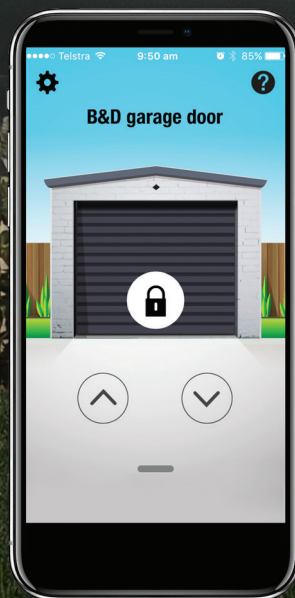

Control-A-Door® Smart

Our fastest,
smartest
and most
secure
opener
EVER!

PROTECTED BY
SAFE LOCK

INTRODUCING THE GARAGE DOOR OPENER WITH *Wow Factor*

PROTECTED BY
SAFE LOCK

*see back for more details

Control-A-Door Smart is B&D's new top of the range opener, designed to fit seamlessly into your life.

Control-A-Door® Smart's intelligent technology and premium features deliver a better experience than you ever imagined. The inclusion of Smart Phone Control and Safe Lock anti-tamper system provide an exceptional level of security and safety for your garage and gives you total confidence. For complete peace of mind, Control-A-Door® Smart can be fitted with an optional battery backup ensuring operation during a power outage.

Controll-A-Door® Smart comes standard with Safe Lock anti-tamper system that will lock your garage door if an intruder tries to lift it.

TOTAL CONTROL

Open or close your garage door, anytime, anywhere.

CUSTOMISATION